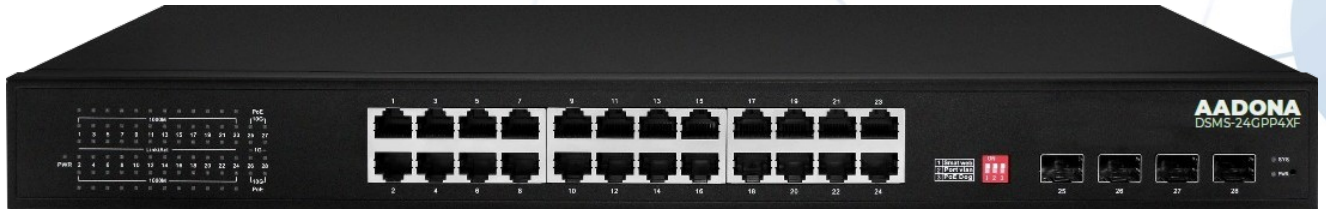

Model: DSMS-24GPP-4XF

**4\*10G SFP+ Uplink 24 Port Gigabit PoE Web Smart Switch**

<b>Model</b>	<b>DSMS-24GPP-4XF</b>
<b>Product name</b>	<b>4*10G SFP+ Uplink 24 Port Gigabit PoE Web Smart Switch</b>
Fixed Port	24*10/100/1000Base-TX PoE RJ45 (Data+power) 4*1G/10G SFP+
Reset Key	1
Switch function	1: DUMP/WEB on/off (enable/disable web management) 2: Port isolation on/off 3: PoE watchdog on/off
PoE Port	1-2 port supports PoE IEEE 802.3af/at/PoE++/BT MAX 90W 3-24 port supports PoE IEEE 802.3af/at each port 30W
PoE Total Power	≤ 375W
Cache	12M
Bandwidth	256Gbps
Packet Forwarding	92.32Mpps
MAC Address	16K
Network Protocol	IEEE 802.3 、 IEEE 802.3 i、 IEEE 802.3u、 IEEE 802.3ab、 IEEE 802.3 z, IEEE 802.3x IEEE802.3af/at/PoE++/BT
Port Specification	10/100/1000BaseT (X) Auto
Transmission Mode	Store and Forward (full wire speed)
Transmission Distance	10BASE-T : Cat3,4,5 UTP (≤ 250 meter) 100BASE-TX : Cat5 or later UTP (≤ 100 meter) 1000BASE-TX : Cat6 or later UTP (≤ 1000 meter)
LED Indicator	PWR: Power LED SYS:(System LED) 1~24:(Link LED=10/100M Link、 1000M=Gigabit Link) 1~24:(PoE LED=PoE on) 25 26: (SFP LED)
Power	Built-in power AC 100~240V 50/60HZ MAX Max Current 5A Max Power 400W
Operating Temperature/Humidity	-20~+55°C; 5%~90% RH Non coagulation
Storage Temperature/Humidity	-40~+75°C; 5%~95% RH Non coagulation
Physical size	Product size: 440mm*290mm*45mm Packing size: 515mm*375mm*95mm
N.W/G.W (kg)	3.5kg/4.3kg
Installation type	1U Rack type, 19 "
Lightning protection level	3KV 8/20us; IP30
Certificate	CE, LVD, RoHS
Warranty	3 year + 2 year extended at extra cost (Accessories not included)